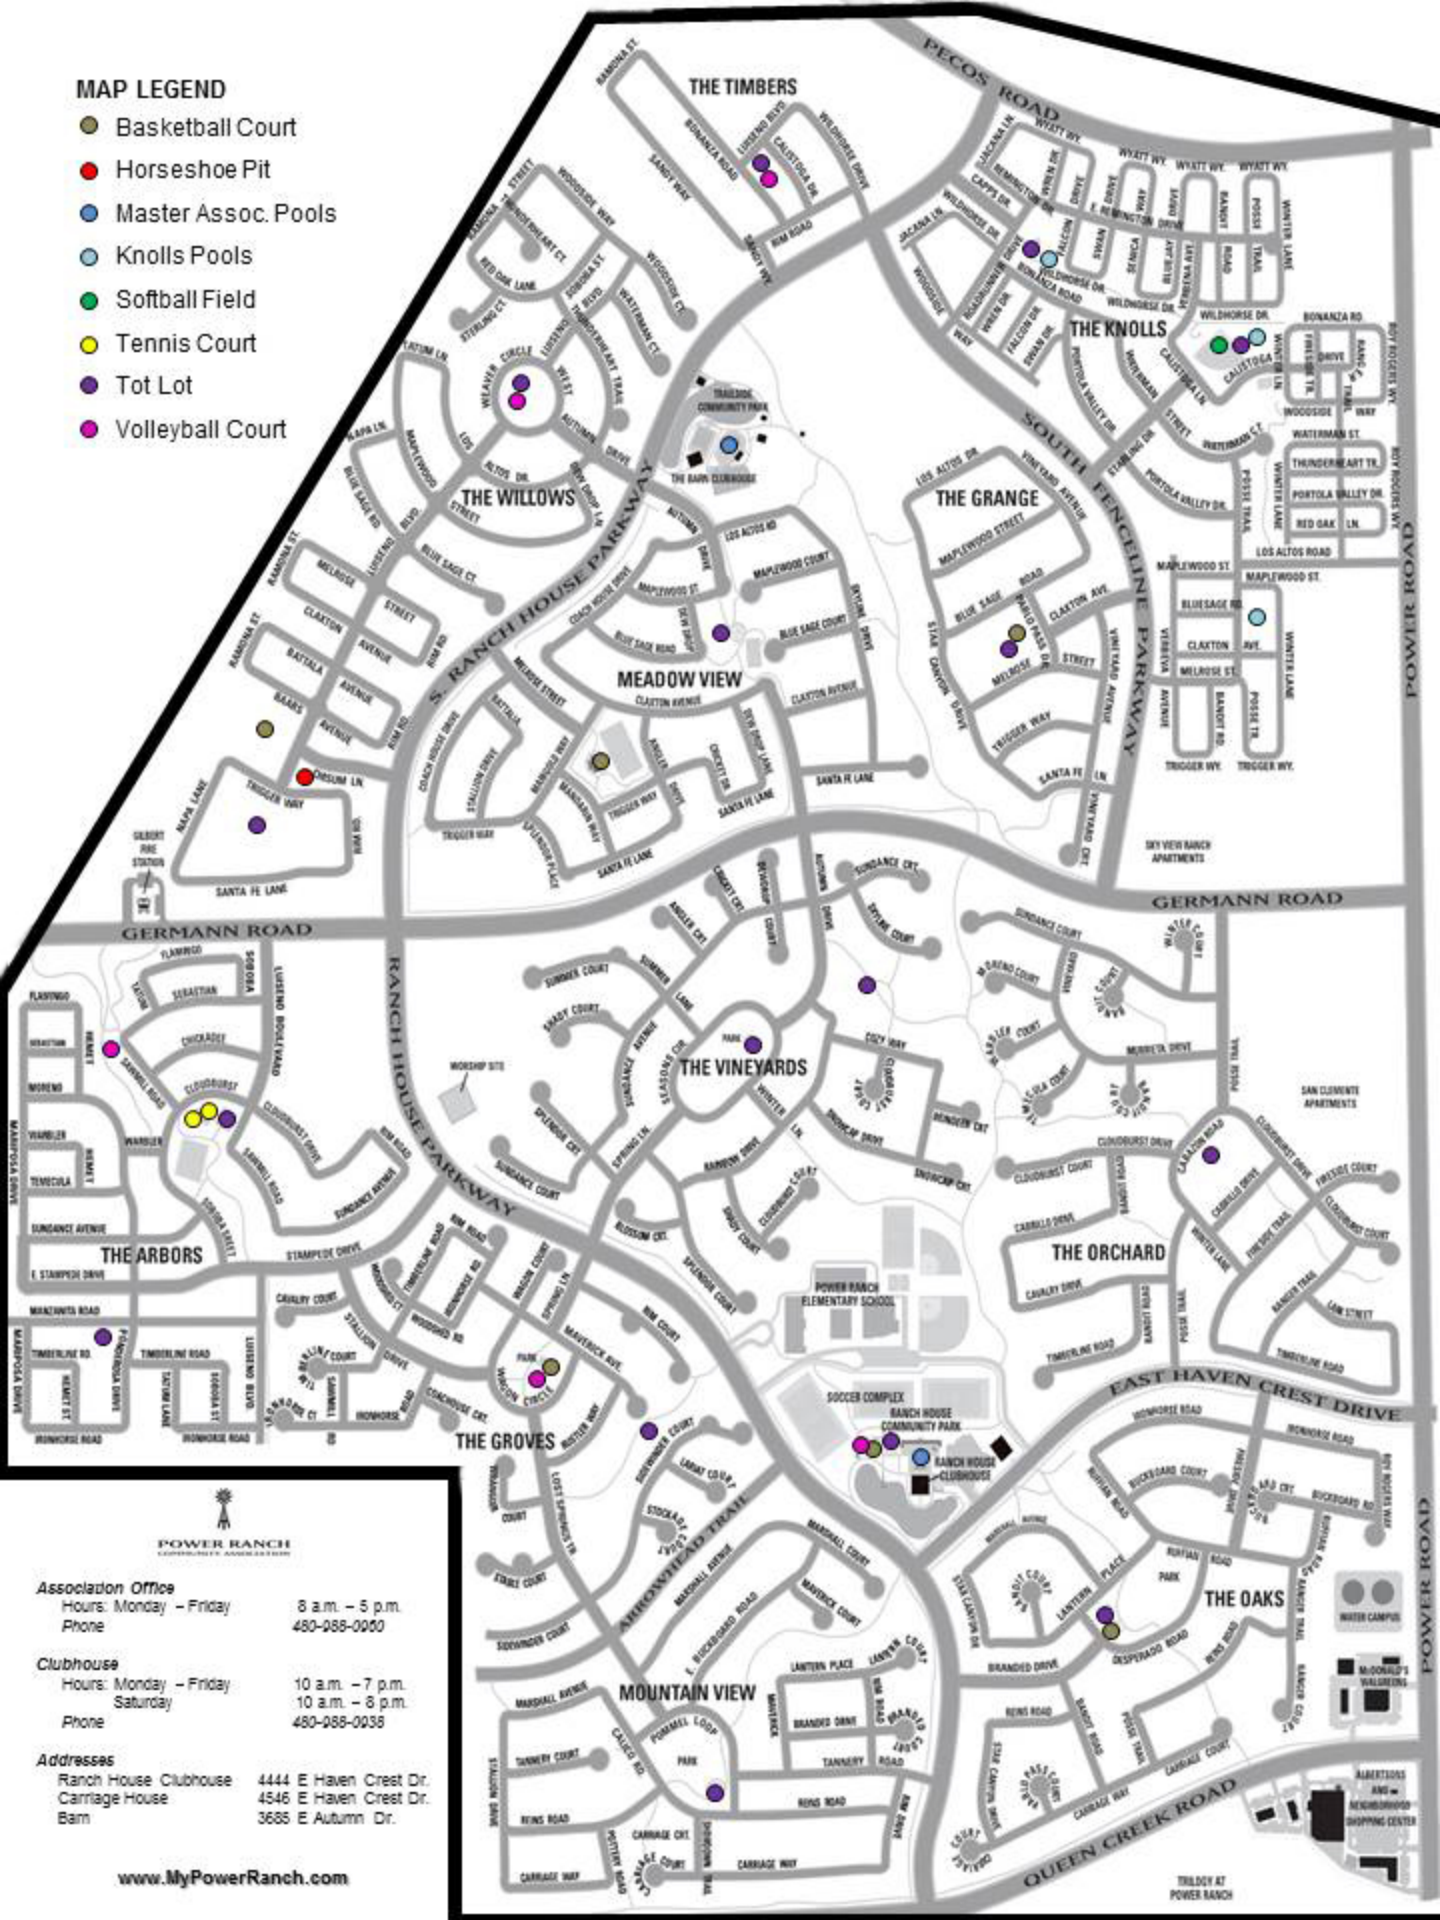

## MAP LEGEND

-  Basketball Court
-  Horseshoe Pit
-  Master Assoc. Pools
-  Knolls Pools
-  Softball Field
-  Tennis Court
-  Tot Lot
-  Volleyball Court

### Addresses

Ranch House Clubhouse 4444 E Haven Crest Dr.  
Carriage House 4546 E Haven Crest Dr.  
Barn 3685 E Autumn Dr.

**28 Total Parks in approximately 113 acres.**